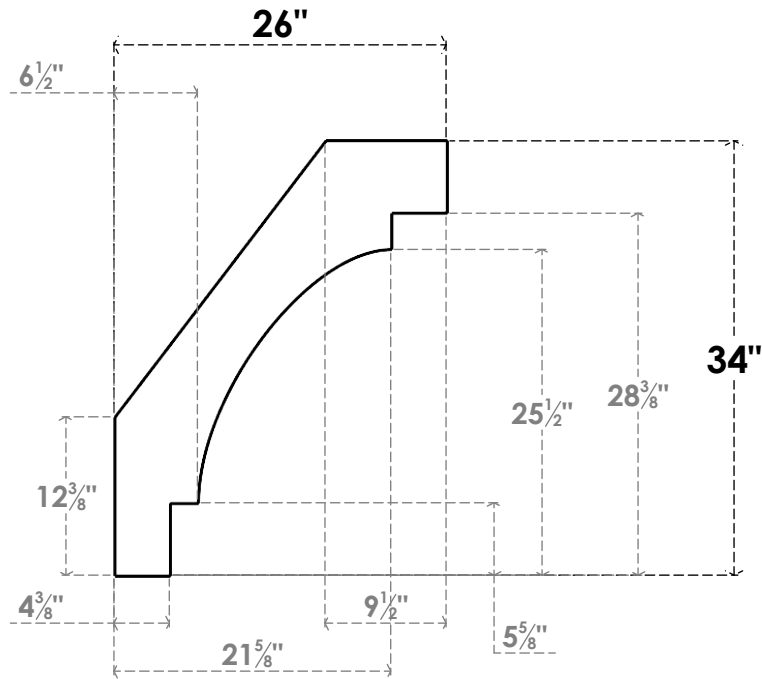

# ITEM NUMBER: BRCPC060X26000X34000MRC

6"W X 26"D X 34"H MERCED ARCHITECTURAL GRADE PVC CLOSED KNEE BRACE

**SIDE PROFILE**

**FRONT PROFILE**

**ISOMETRIC**

EKENA MILLWORK  
2300 WEST MAIN ST.  
CLARKSVILLE, TX 75426  
TOLL FREE: 866-607-0453  
WWW.EKENAMILLWORK.COM