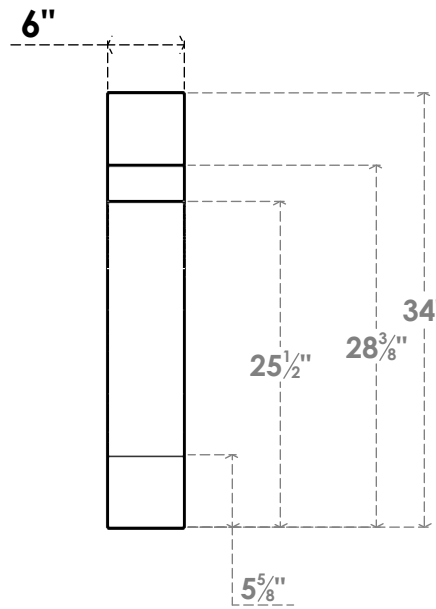

# ITEM NUMBER: BRCPC060X26000X34000MRC

6"W X 26"D X 34"H MERCED ARCHITECTURAL GRADE PVC CLOSED KNEE BRACE

**SIDE PROFILE**

**FRONT PROFILE**

**ISOMETRIC**

EKENA MILLWORK  
2300 WEST MAIN ST.  
CLARKSVILLE, TX 75426  
TOLL FREE: 866-607-0453  
WWW.EKENAMILLWORK.COM

NOTES

1. INSTALLATION TO BE COMPLETED IN ACCORDANCE WITH MANUFACTURER'S SPECIFICATIONS.
2. DRAWING MAY NOT BE TO SCALE
3. THIS DRAWING IS INTENDED FOR DESIGN AND PLANNING PURPOSES ONLY.
4. ALL INFORMATION CONTAINED HEREIN WAS CURRENT AT THE TIME OF DEVELOPMENT BUT MUST BE REVIEWED AND APPROVED BY THE PRODUCT MANUFACTURER TO BE CONSIDERED ACCURATE.
5. ARCHITECTURAL GRADE PVC PRODUCTS ARE MADE FROM EXPANDED CELLULAR PVC AND COME NATURALLY WHITE BUT MAY BE PAINTED